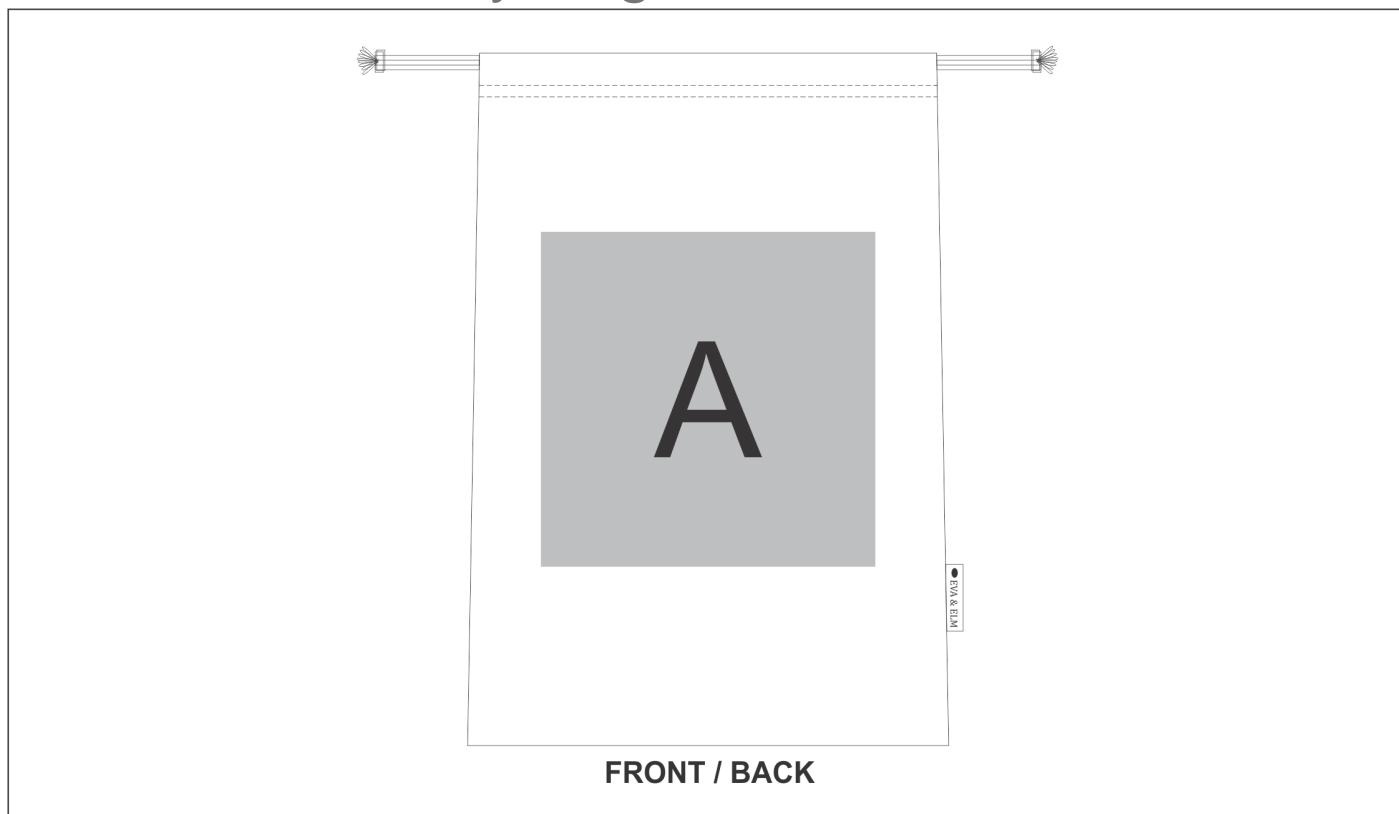

GF-EE-1048-B

Eva & Elm Gravity Yoga Block

Need to know:

- Includes 1-Colour, 1-Position Screen Print OR 1-Position Direct Transfer (setup fees apply)
- **Screen Print - Texture of item will affect quality of print**

Branding Options:

Position A

1. Screen Print (SC)
2 Colours
Size: 150mm wide x 150mm high

2. Digital Direct Transfer (DDT-D)
Full Colour
Size: 74mm wide x 105mm high

3. Digital Direct Transfer (DDT-A)
Full Colour
Size: 105mm wide x 148mm high

4. Digital Direct Transfer (DDT-B)
Full Colour
Size: 150mm wide x 150mm high